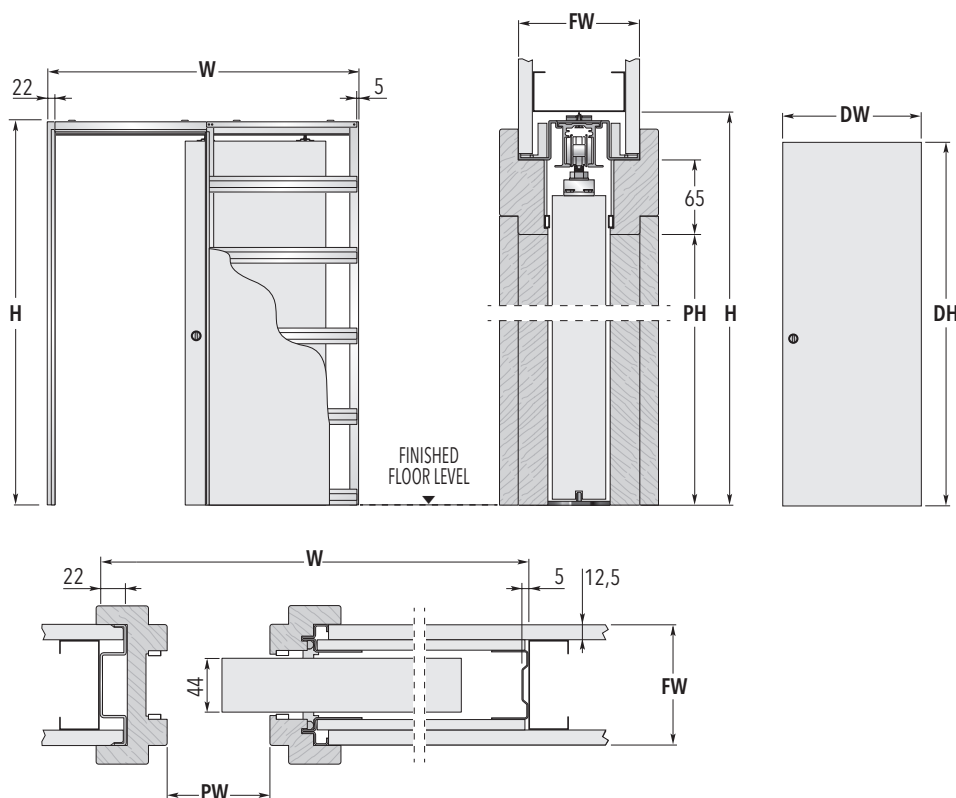

ECLISSE

Single Sliding Pocket Door System
for FD30 rated doors

CLASSIC SINGLE FIRE RATED

SINGLE FD30 POCKET DOORS SYSTEM

| FRAMES FOR SINGLE DOORS | | | DOOR PANELS UK | |
|------------------------------|----------------------------|---------------------|---------------------------------------|------|
| MAX. PASSAGE SIZE PW x PH | OVERALL DIMENSION W x H | FINISHED WALL FW | DW | DH |
| 578 x 2010 | 1294 x 2115 | 100 | 626 | 2040 |
| 678 x 2010 | 1494 x 2115 | 100 | 726 | 2040 |
| 778 x 2010 | 1694 x 2115 | 100 | 826 | 2040 |
| 878 x 2010 | 1894 x 2115 | 100 | 926 | 2040 |
| 563 x 1951 | 1279 x 2056 | 100 | 2ft. 0in. x 6ft. 6in. (610 x 1981 mm) | |
| 639 x 1951 | 1455 x 2056 | 100 | 2ft. 3in. x 6ft. 6in. (686 x 1981 mm) | |
| 715 x 1951 | 1631 x 2056 | 100 | 2ft. 6in. x 6ft. 6in. (762 x 1981 mm) | |
| 791 x 1951 | 1707 x 2056 | 100 | 2ft. 9in. x 6ft. 6in. (838 x 1981 mm) | |

Dimensions are given in mm

NOTES

- ▶ Approved for use with a range of jeldwren FD30 44mm door panels (not supplied - please see field of application report)
- ▶ One layer of type F plasterboard each side (not supplied)
- ▶ Finished wall thickness 100 mm (frame thickness 75 mm).
- ▶ Supplied with special jambs with integrated architrave.
- ▶ Supplied with 15x4mm graphite based intumescent strips
- ▶ Self centering floor guide with anti-warp profile.
- ▶ Install at finished floor level.
- ▶ Max. door panel weight 100 kg.