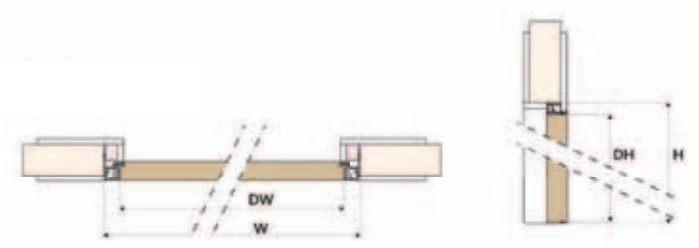

### HINGES

Completely invisible 3 way adjustable hinges for perfect shut lines and a great finish.

### INSTALLATION

Simple with only four screws to assemble the frame and clear concise instructions to make this a very straightforward install.

### CUSTOMER SERVICE

Site visits a pleasure, we also hold complete stock of products and spares avoiding lengthy delays.

PUSH or PULL			
DW	DH	W	H
610	1981	684	2011
686	1981	760	2011
762	1981	836	2011
838	1981	912	2011
726	2040	800	2070
826	2040	900	2070
826	2040	1000	2070