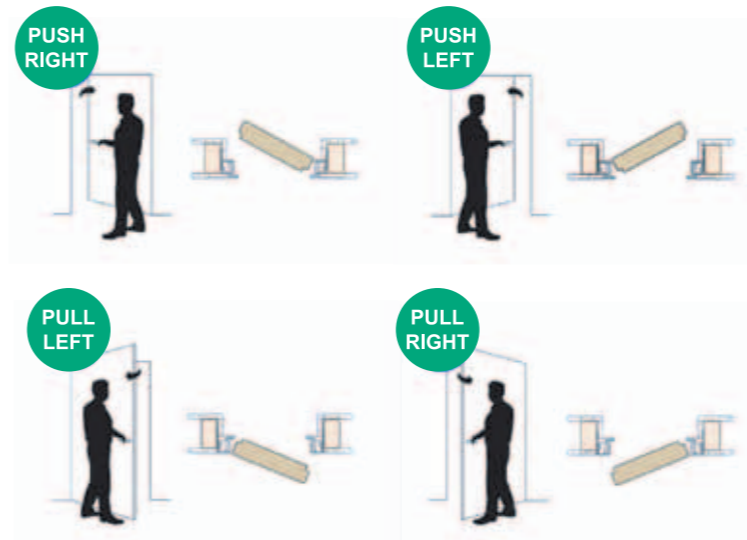

PUSH or PULL			
DW	DH	W	H
610	1981	684	2011
686	1981	760	2011
762	1981	836	2011
838	1981	912	2011
726	2040	800	2070
826	2040	900	2070
826	2040	1000	2070

Suitable for 44mm doors. Dimensions in mm.